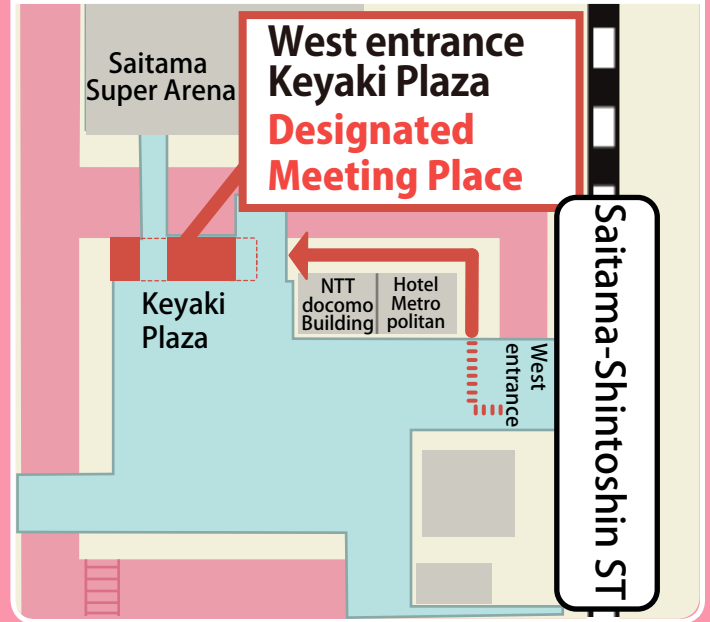

Itinerary

※ Please check the back page for more information.

- Outward**
- Tokyo Station Kajibashi PA
Meet at 7:45 (Leave at 8:00)
- Saitama-Shintoshin (West entrance / Keyaki Street Plaza)
Meet at 8:45 (Leave at 9:00)
- Hotel Listel Inawashiro (Main entrance of / Wing Tower)
Arrive at the hotel around 12:30
- Return**
- Hotel Listel Inawashiro (Main entrance of / Wing Tower)
Meet at 13:45 (Leave at 14:00)
- Near Saitama-Shintoshin
Arrive at 18:00
- Near Tokyo Station
Arrive at 19:00

TIME Meet at 7:45 (Leave at 8:00)
Access 5 minutes on foot from
JR Tokya Station Yaesu South Exit

Meeting Place Kajibashi Praking

The scheduled bus Choji Travel (Member of Nihon Bus Association・Fukushima Bus Kyoukai)
*The bus might be replaced by substitute vehicle depending on the schedule.

TIME Meet at 8:45 (Leave at 9:00)
Access 3 minutes on foot from
JR Saitama-Shintoshin station.

Meeting Place West entrance station road "Keyaki Plaza"

The scheduled bus Choji Travel (Member of Nihon Bus Association・Fukushima Bus Kyoukai)
*The bus might be replaced by substitute vehicle depending on the schedule.