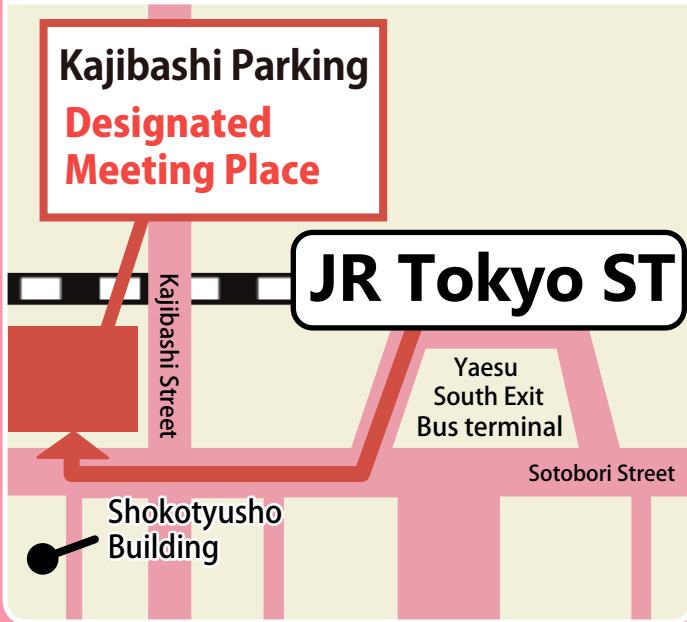

Itinerary

※ Please check the back page for more information.

- Outward**
- Tokyo Station Kajibashi PA
Meet at 7:45 (Leave at 8:00)
- Saitama-Shintoshin (West entrance / Keyaki Street Plaza)
Meet at 8:45 (Leave at 9:00)
- Hotel Listel Inawashiro (Main entrance of / Wing Tower)
Arrive at the hotel around 12:30
- Return**
- Hotel Listel Inawashiro (Main entrance of / Wing Tower)
Meet at 13:45 (Leave at 14:00)
- Near Saitama-Shintoshin
Arrive at 18:00
- Near Tokyo Station
Arrive at 19:00

Reservation & Inquiry

Reservation center (8:00~20:00)

TEL. 0242-66-2233 FAX. 0242-66-2633

Inside the Listel Park, Inawashiro-machi, Yama-gun, Fukushima 969-2696 Japan

E-mail: inawashiro@listel.co.jp

Tokyo Station

TIME Meet at 7:45 (Leave at 8:00)
Access 5 minutes on foot from
JR Tokya Station Yaesu South Exit

Meeting Place Kajibashi Praking

The scheduled bus Choji Travel (Member of Nihon Bus Association・Fukushima Bus Kyoukai)
*The bus might be replaced by substitute vehicle depending on the schedule.